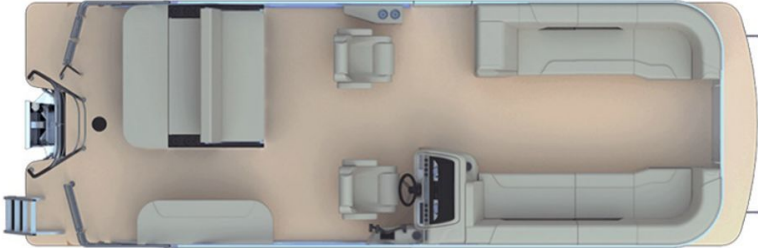

NEW 2025 Godfrey Pontoons Sweetwater 2486 SFLC 27" iMPACT Center Tube Package Call For Price

Description

No description available

GENERAL INFORMATION

Manufacturer	Godfrey Pontoons
Model Year	2025
Model Name	Sweetwater 2486 SFLC 27" iMPACT Center Tube Package
Model Code	Sweetwater 2486 SFLC 27" iMPACT Center Tube Package
Stock Number	GP25015
Color	Silver
Condition	NEW
Engine	